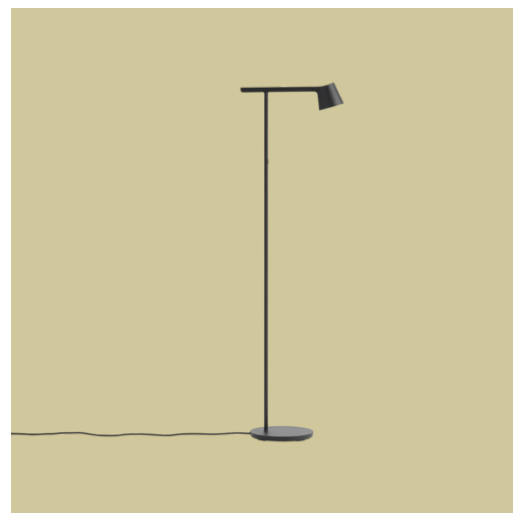

Tip Floor Lamp

“Throughout the design process, I spent a lot of attention on polishing every single detail and combining it with the lamp’s inherent functionality. I wanted to reduce the lamp’s design to the very essence of its purpose; creating a product that was intuitively understandable and functional in daily life. With its body in molded aluminum with a matte touch, the Tip Floor Lamp has a clean and precise look, highlighting its structural form.”

— Jens Fager

Designed by	Jens Fager / 2020
About the designer	Jens Fager is one of Sweden’s most well-established designers. A graduate from Konstfack University in Stockholm, he has made an international impact with exhibitions in London, Milan, and Stockholm.
Environment	Indoor
Country of Production	China
Preassembled	Yes.
Description	Created from the idea of stripping a design down to its essentials, the Tip Floor Lamp is a simple, functional design that brings careful attention to the subtlety of details. Offering direct as well as ambient light, the lamp's adjustable head and arm feature an opal diffuser and dimmer function that effortlessly alters the volume of light.
Material	Made in powder coated aluminum. PVC cord. Cord length: 250 cm / 98.4".
Cleaning & Care	Clean with soft dry cloth only. Always switch off electricity supply before cleaning.
Light source included	Yes.
Dimmable function	Yes

Tip Floor Lamp

Dimensions

Height:	110,8 cm / 43.6"
Width:	32 cm / 12.6"
Diameter:	20 cm / 7.9"
Cord Length:	250 cm / 98.4"

Ready-to-ship

Grey
Black

Lamp rating

Voltage	220-240V
Frequency	50/60Hz
IP Rating	IP20
Classification	Class II
Socket	Non-replaceable LEDs