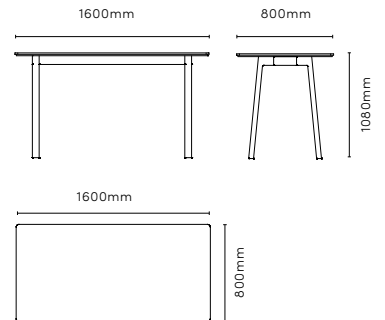

INSPIRATION

FACIT MEETING TABLE

DIMENSIONS

SPECIFICATIONS

Width	Depth	Height
1600mm	950mm	740mm
1800mm	950mm	740mm
2200mm	950mm	740mm
2400mm	950mm	740mm
2950mm	950mm	740mm
3200mm	950mm	740mm
3600mm	950mm	740mm
4200mm	950mm	740mm
4800mm	950mm	740mm
5400mm	950mm	740mm
6000mm	950mm	740mm

FACIT HIGH TABLE

DIMENSIONS

SPECIFICATIONS

Width	Depth	Height
1600mm	800/1000mm	1080mm
1800mm	800/1000mm	1080mm
2200mm	800/1000mm	1080mm
2400mm	800/1000mm	1080mm
2950mm	800/1000mm	1080mm
3200mm	800/1000mm	1080mm
3600mm	800/1000mm	1080mm
4200mm	800/1000mm	1080mm
4800mm	800/1000mm	1080mm
5400mm	800/1000mm	1080mm
1600mm	1200/1400mm	1080mm
1800mm	1200/1400mm	1080mm
2200mm	1200/1400mm	1080mm
2400mm	1200/1400mm	1080mm
2950mm	1200/1400mm	1080mm
3200mm	1200/1400mm	1080mm
3600mm	1200/1400mm	1080mm
4200mm	1200/1400mm	1080mm
4800mm	1200/1400mm	1080mm
5400mm	1200/1400mm	1080mm
6000mm	1200/1400mm	1080mm

FACIT UNLIMITED TABLE

DIMENSIONS

SPECIFICATIONS

Width	Depth	Height
1600mm	1200/1400/ 1600mm	740mm
1800mm	1200/1400/ 1600mm	740mm
2200mm	1200/1400/ 1600mm	740mm
2400mm	1200/1400/ 1600mm	740mm
2900mm	1200/1400/ 1600mm	740mm
3200mm	1200/1400/ 1600mm	740mm
3600mm	1200/1400/ 1600mm	740mm
4200mm	1200/1400/ 1600mm	740mm
4800mm	1200/1400/ 1600mm	740mm
5000mm	1200/1400/ 1600mm	740mm
5400mm	1200/1400/ 1600mm	740mm
6000mm	1200/1400/ 1600mm	740mm
7000mm	1200/1400/ 1600mm	740mm
7500mm	1200/1400/ 1600mm	740mm
8000mm	1200/1400/ 1600mm	740mm
8500mm	1200/1400/ 1600mm	740mm
9000mm	1200/1400/ 1600mm	740mm