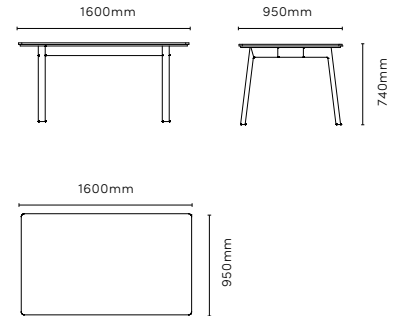

INSPIRATION

FACIT MEETING TABLE

DIMENSIONS

SPECIFICATIONS

Width	Depth	Height
1600mm	950mm	740mm
1800mm	950mm	740mm
2200mm	950mm	740mm
2400mm	950mm	740mm
2950mm	950mm	740mm
3200mm	950mm	740mm
3600mm	950mm	740mm
4200mm	950mm	740mm
4800mm	950mm	740mm
5400mm	950mm	740mm
6000mm	950mm	740mm

FACIT HIGH TABLE

DIMENSIONS

SPECIFICATIONS

Width	Depth	Height
1600mm	800/1000mm	1080mm
1800mm	800/1000mm	1080mm
2200mm	800/1000mm	1080mm
2400mm	800/1000mm	1080mm
2950mm	800/1000mm	1080mm
3200mm	800/1000mm	1080mm
3600mm	800/1000mm	1080mm
4200mm	800/1000mm	1080mm
4800mm	800/1000mm	1080mm
5400mm	800/1000mm	1080mm
1600mm	1200/1400mm	1080mm
1800mm	1200/1400mm	1080mm
2200mm	1200/1400mm	1080mm
2400mm	1200/1400mm	1080mm
2950mm	1200/1400mm	1080mm
3200mm	1200/1400mm	1080mm
3600mm	1200/1400mm	1080mm
4200mm	1200/1400mm	1080mm
4800mm	1200/1400mm	1080mm
5400mm	1200/1400mm	1080mm
6000mm	1200/1400mm	1080mm

FACIT UNLIMITED TABLE

DIMENSIONS

SPECIFICATIONS

Width	Depth	Height
1600mm	1200/1400/ 1600mm	740mm
1800mm	1200/1400/ 1600mm	740mm
2200mm	1200/1400/ 1600mm	740mm
2400mm	1200/1400/ 1600mm	740mm
2900mm	1200/1400/ 1600mm	740mm
3200mm	1200/1400/ 1600mm	740mm
3600mm	1200/1400/ 1600mm	740mm
4200mm	1200/1400/ 1600mm	740mm
4800mm	1200/1400/ 1600mm	740mm
5000mm	1200/1400/ 1600mm	740mm
5400mm	1200/1400/ 1600mm	740mm
6000mm	1200/1400/ 1600mm	740mm
7000mm	1200/1400/ 1600mm	740mm
7500mm	1200/1400/ 1600mm	740mm
8000mm	1200/1400/ 1600mm	740mm
8500mm	1200/1400/ 1600mm	740mm
9000mm	1200/1400/ 1600mm	740mm