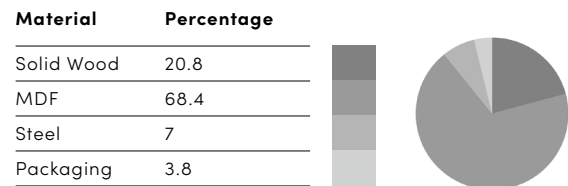

ENVIRONMENTAL PRODUCT DECLARATION

Material composition

These percentages illustrate the weight of each material. Items with a weight <1% of the total product weight are not included.

Production

Final assembly of product in Denmark

Product lifecycle

Product is designed to enable responsible end of use strategies: reselling, refurbishing, charitable donation or recycling. Disassembly and recycling instructions are available upon request, for a representative configuration.

VOC emissions

Volatile organic compounds (VOCs) and use of potentially toxic substances are kept to an absolute minimum.

We follow REACH; advocating materials with the lowest emissions, naturally flame- retardant fabrics and naturally dyed fabrics and hides. Where formaldehyde is found, we adhere to E0 and E1 EU regulations.

Environmental systems

Icons is ISO 14001 certified, guaranteeing to our customers that we comply with the requirements of international environmental guidelines.

Quality systems

Icons is ISO 9001 certified for our quality systems.

HSE systems

We aim to exceed OSHA Standards

Shipping and packaging

Batch packed for optimised transport volume.

Packaged with recyclable cardboard.

Alternative materials can be procured on request.