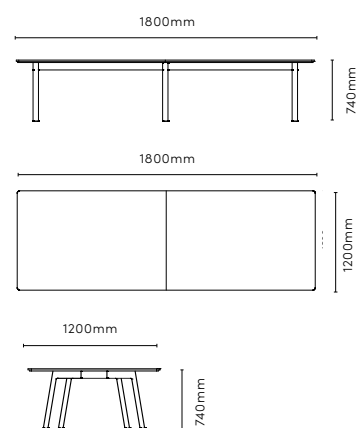

INSPIRATION

FACIT MEETING TABLE

DIMENSIONS

SPECIFICATIONS

Width	Depth	Height
1600mm	950mm	740mm
1800mm	950mm	740mm
2200mm	950mm	740mm
2400mm	950mm	740mm
2950mm	950mm	740mm
3200mm	950mm	740mm
3600mm	950mm	740mm
4200mm	950mm	740mm
4800mm	950mm	740mm
5400mm	950mm	740mm
6000mm	950mm	740mm

FACIT HIGH TABLE

DIMENSIONS

SPECIFICATIONS

Width	Depth	Height
1600mm	800/1000mm	1080mm
1800mm	800/1000mm	1080mm
2200mm	800/1000mm	1080mm
2400mm	800/1000mm	1080mm
2950mm	800/1000mm	1080mm
3200mm	800/1000mm	1080mm
3600mm	800/1000mm	1080mm
4200mm	800/1000mm	1080mm
4800mm	800/1000mm	1080mm
5400mm	800/1000mm	1080mm
1600mm	1200/1400mm	1080mm
1800mm	1200/1400mm	1080mm
2200mm	1200/1400mm	1080mm
2400mm	1200/1400mm	1080mm
2950mm	1200/1400mm	1080mm
3200mm	1200/1400mm	1080mm
3600mm	1200/1400mm	1080mm
4200mm	1200/1400mm	1080mm
4800mm	1200/1400mm	1080mm
5400mm	1200/1400mm	1080mm
6000mm	1200/1400mm	1080mm

FACIT UNLIMITED TABLE

DIMENSIONS

SPECIFICATIONS

Width	Depth	Height
1600mm	1200/1400/ 1600mm	740mm
1800mm	1200/1400/ 1600mm	740mm
2200mm	1200/1400/ 1600mm	740mm
2400mm	1200/1400/ 1600mm	740mm
2900mm	1200/1400/ 1600mm	740mm
3200mm	1200/1400/ 1600mm	740mm
3600mm	1200/1400/ 1600mm	740mm
4200mm	1200/1400/ 1600mm	740mm
4800mm	1200/1400/ 1600mm	740mm
5000mm	1200/1400/ 1600mm	740mm
5400mm	1200/1400/ 1600mm	740mm
6000mm	1200/1400/ 1600mm	740mm
7000mm	1200/1400/ 1600mm	740mm
7500mm	1200/1400/ 1600mm	740mm
8000mm	1200/1400/ 1600mm	740mm
8500mm	1200/1400/ 1600mm	740mm
9000mm	1200/1400/ 1600mm	740mm